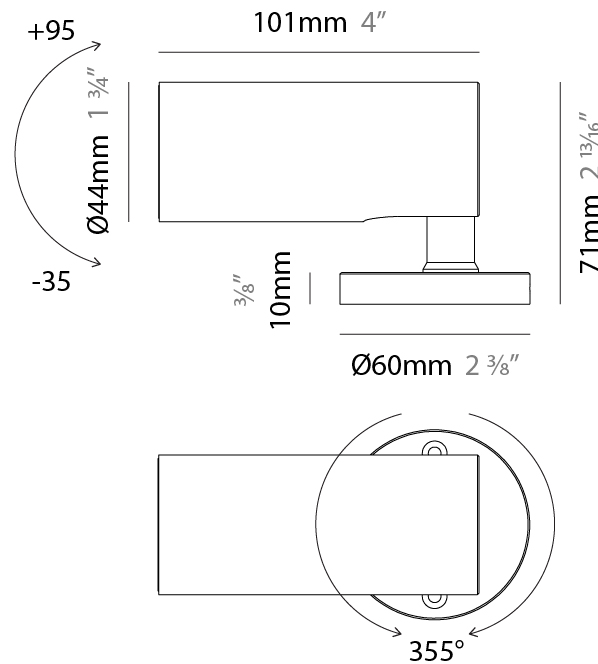

GENERAL

Series: Vario
Subseries: Vario 40
Brand: Unonovesette
Division: Exterior
Mounting Type: Surface
Mounting Location: Above Ground
Subcategory: Flood

PHYSICAL

Shape: Cylinder
Diameter (mm): 44
Diameter (in): 1 3/4
Height (mm): 101
Height (in): 4
Light Distribution: Adjustable / Direct
Weight (kg): 0.27
Weight (lbs): 0.59
Installation Requirement: Surface mounted / Spike / Tree strap
Diffuser: Extra clear tempered / Frosted glass 3mm
Fixture Finish: ABA / ANA / ASB
Fixture Material: Anodized Aluminum 6026 / Machined Aged Brass
Cable Details: 350mm NS20N PCP 2x0.5 mm2

ELECTRICAL

Lamp Type: LED
Total Output Wattage (W): 3.6
Dimming: Non-Dimmable / 0-10V Dimming
Driver Included: No
Driver Location: Remote
Driver Type: Constant Voltage - Universal
Driver Class: Class 2
Input Voltage (V): 120 - 277
Output Voltage (V): 24

LED

Number of LEDs: 1
Color Temperature (°K): 2200 / 2700 / 3000 / 4000
Nominal Lumen (lm): 173 / 233 / 283 / 343
CRI: >90 CRI
Lamp Life (hrs): 100000

OPTICAL

Optic°: 10 / 23 / 43 / 10x40 / 40x10
Beam Angle: Narrow / Medium / Wide / Elliptical
Adjustability: Rotational 355°

RATINGS AND CERTIFICATIONS

Certified By: Certified for North American Standards
IP rating: IP66
IK Rating: IK07