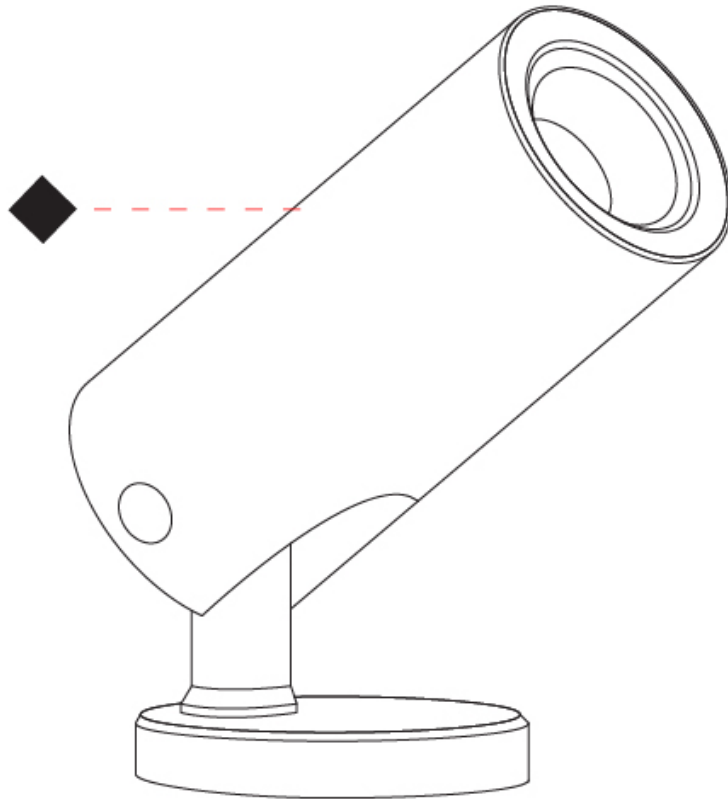

VARIO 40 SURFACE

E12F0002-

PROJECT

TYPE

SPECIFIER

QUANTITY

DATE

E